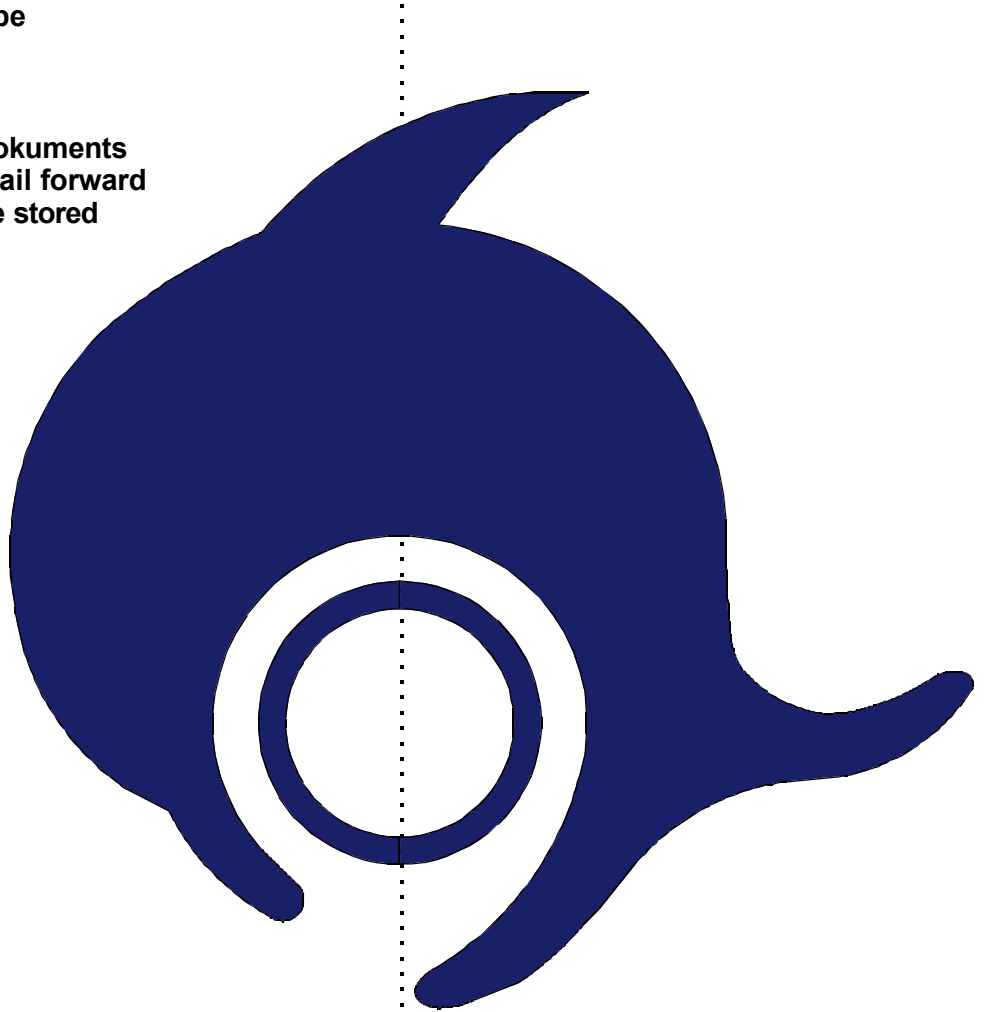

Appendix I - Dolphin 81 Class Insignia

V 1.1

- The dorsal fin shall always be on top of the dolphin
- The colour shall be marine dark blue
- The dolphin shall look on documents to the left and on the mainsail forward
- Files in different formats are stored on www.dolphin81.com

Insignia Type 1